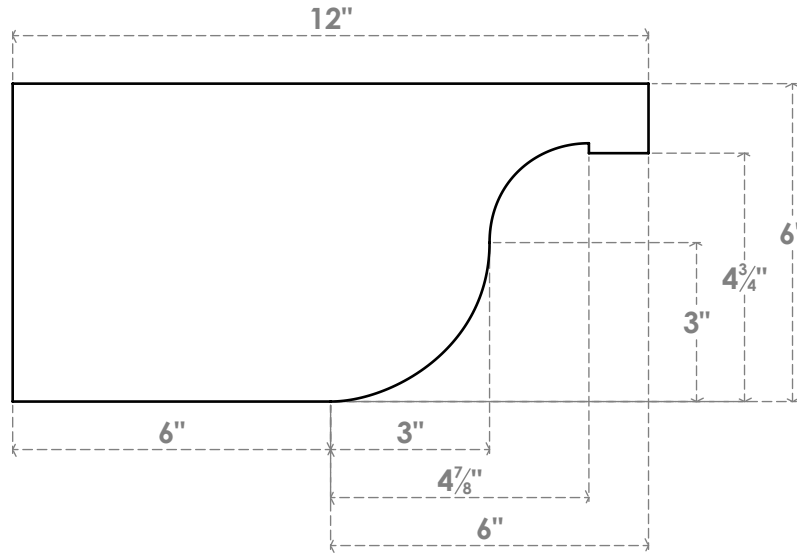

RFTP05X06X12DEL

5"W X 6"H X 12"L DEL MONTE ARCHITECTURAL GRADE PVC RAFTER TAIL

SIDE PROFILE

ISOMETRIC

FRONT PROFILE

EKENA MILLWORK
 2300 WEST MAIN ST.
 CLARKSVILLE, TX 75426
 TOLL FREE: 866-607-0453
 WWW.EKENAMILLWORK.COM