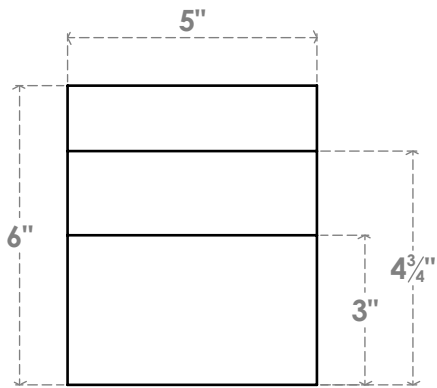

RFTP05X06X12DEL

5"W X 6"H X 12"L DEL MONTE ARCHITECTURAL GRADE PVC RAFTER TAIL

SIDE PROFILE

ISOMETRIC

FRONT PROFILE

EKENA MILLWORK
 2300 WEST MAIN ST.
 CLARKSVILLE, TX 75426
 TOLL FREE: 866-607-0453
 WWW.EKENAMILLWORK.COM